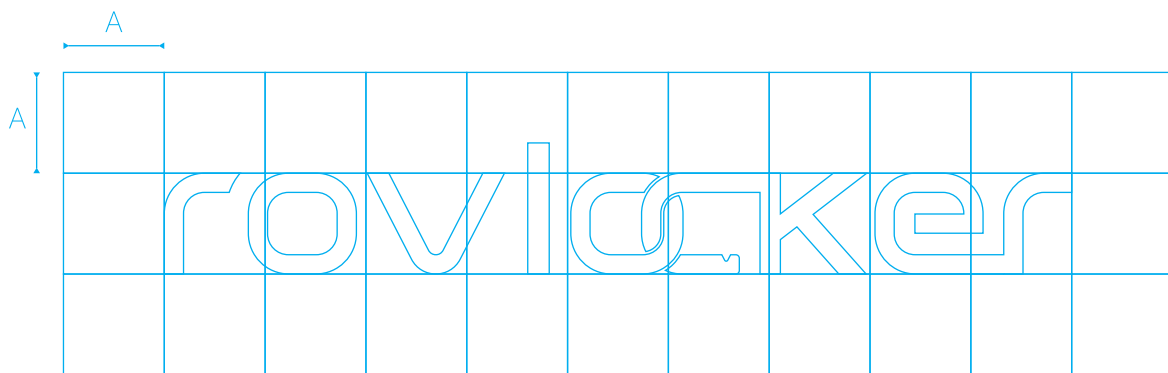

rovenma

rovlcker

Logotype Usage Guide

has three section.

- 1 Basic Rules of Logotype Usage
- 2 Corporate Color Separation Preferences
- 3 Typographic Information

Logotype Usage Guide

Logotype

rovlacker

Logotype Usage Guide

Logotype size scaling and proportion are in the technical drawing

Logotype Usage Guide

The logotype's **area space** created with the logotype **size reference** and the **minimum usage size** are shown