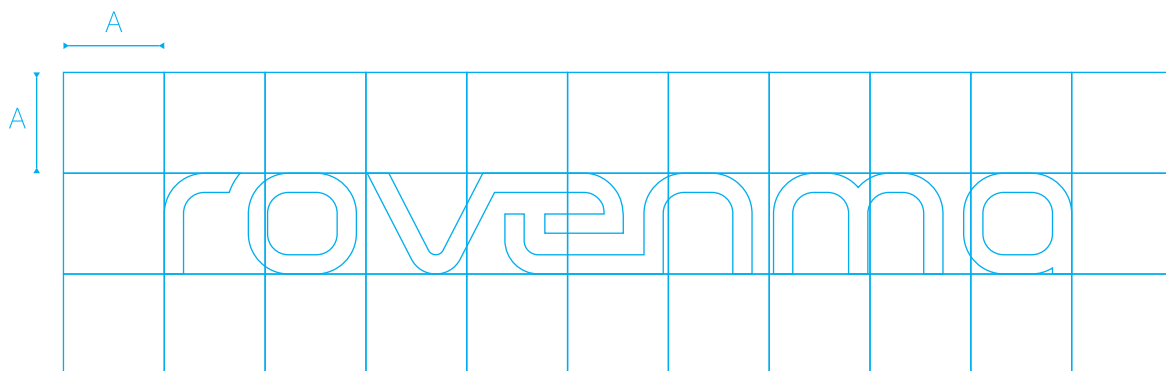

## Logotype Usage Guide

Logotype

---

rovenma

## Logotype Usage Guide

Logotype size scaling and proportion are in the technical drawing

---

## Logotype Usage Guide

The logotype's **area space** created with the logotype **size reference** and the **minimum usage size** are shown

---

rovenma 2.5 mm

The minimum usage size of the logotype is 2.5 mm (height)