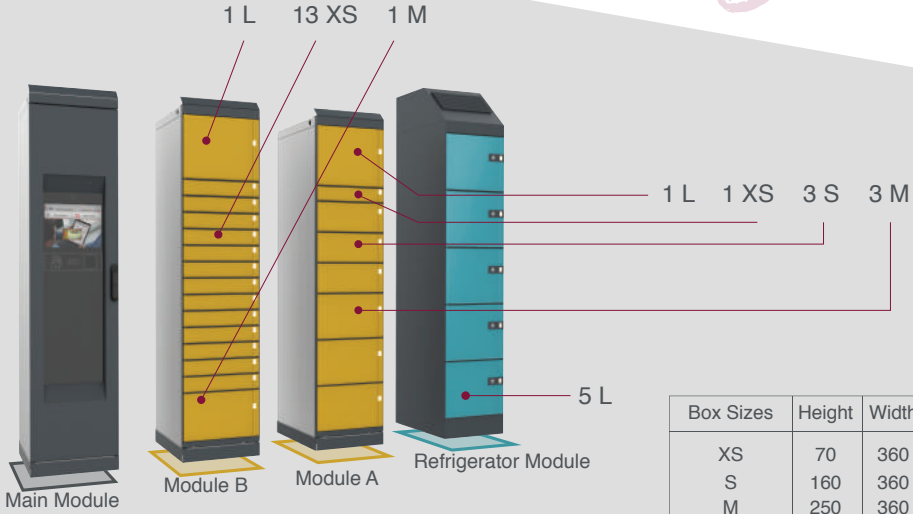

by rovenma
Smart Technology

Receive Notification

Show QR

Get Parcel

● Module Options:

Box Sizes	Height	Width	Depth
XS	70	360	370
S	160	360	550
M	250	360	550
L	360	360	550
External Dimensions	2000	465	600

*all dimensions in mm